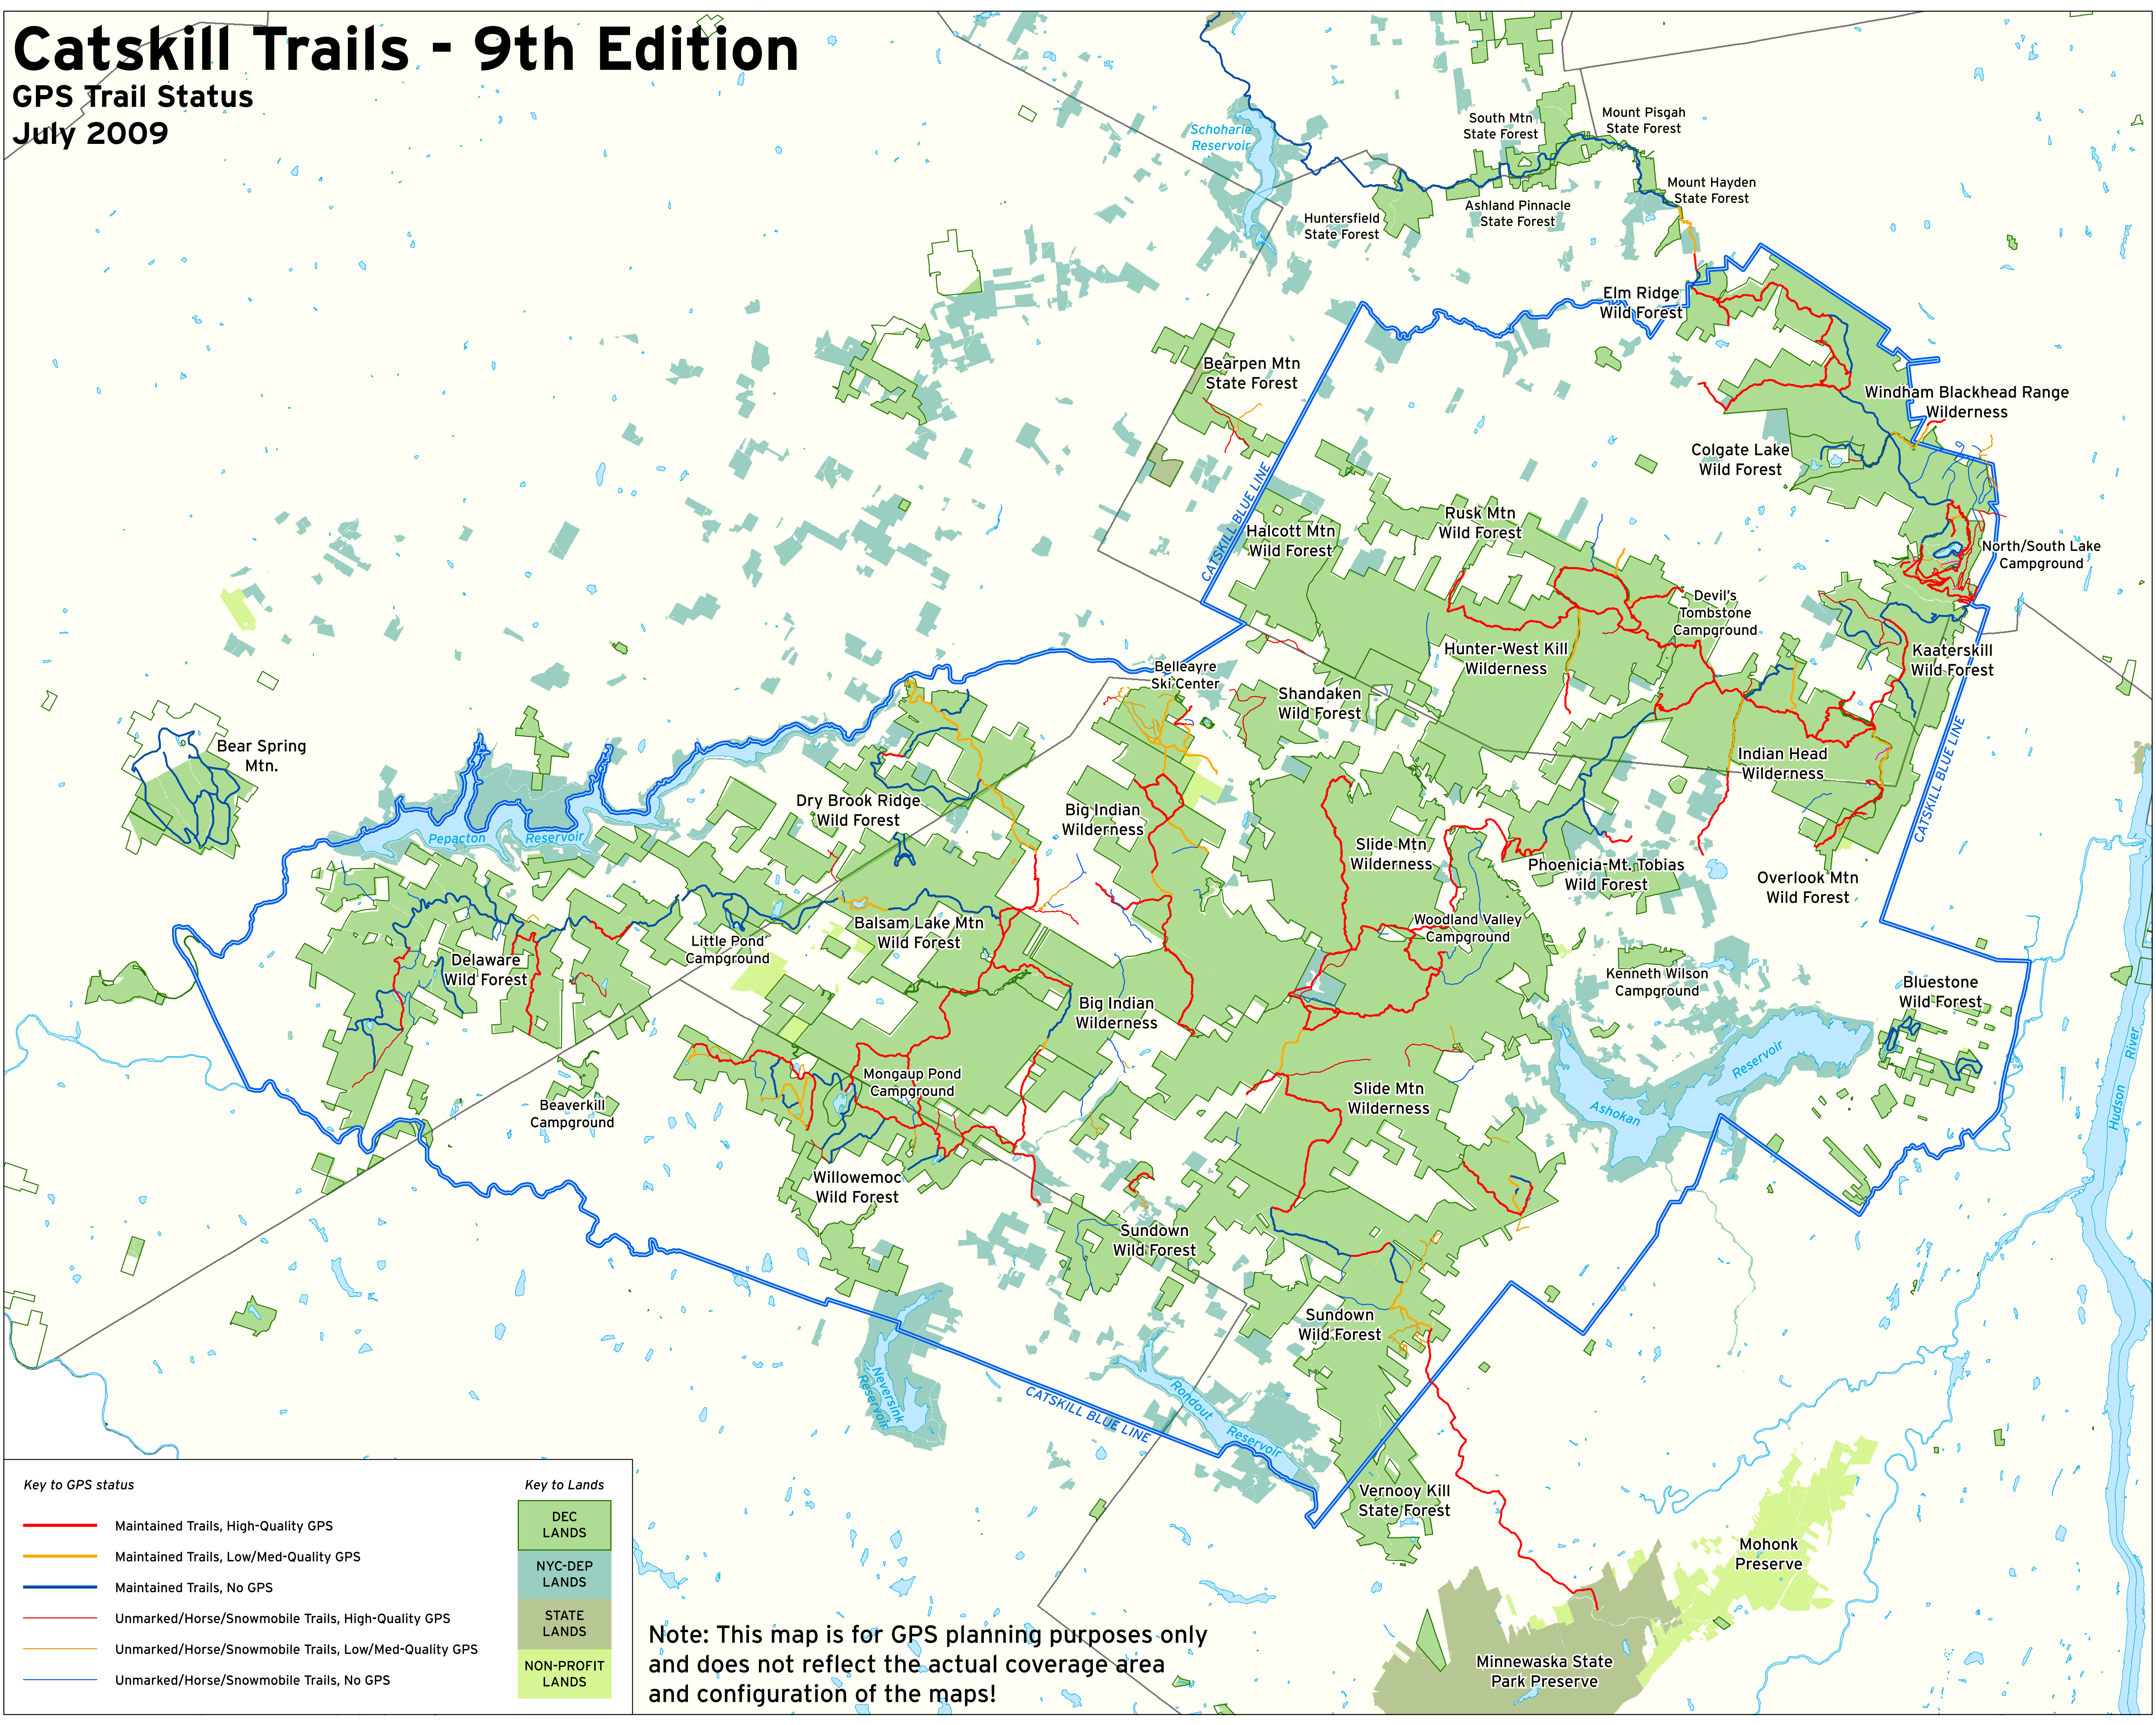

Catskill Trails - 9th Edition

GPS Trail Status
July 2009

Key to GPS status

- Maintained Trails, High-Quality GPS
- Maintained Trails, Low/Med-Quality GPS
- Maintained Trails, No GPS
- Unmarked/Horse/Snowmobile Trails, High-Quality GPS
- Unmarked/Horse/Snowmobile Trails, Low/Med-Quality GPS
- Unmarked/Horse/Snowmobile Trails, No GPS

Key to Lands

- DEC LANDS
- NYC-DEP LANDS
- STATE LANDS
- NON-PROFIT LANDS

Note: This map is for GPS planning purposes only and does not reflect the actual coverage area and configuration of the maps!