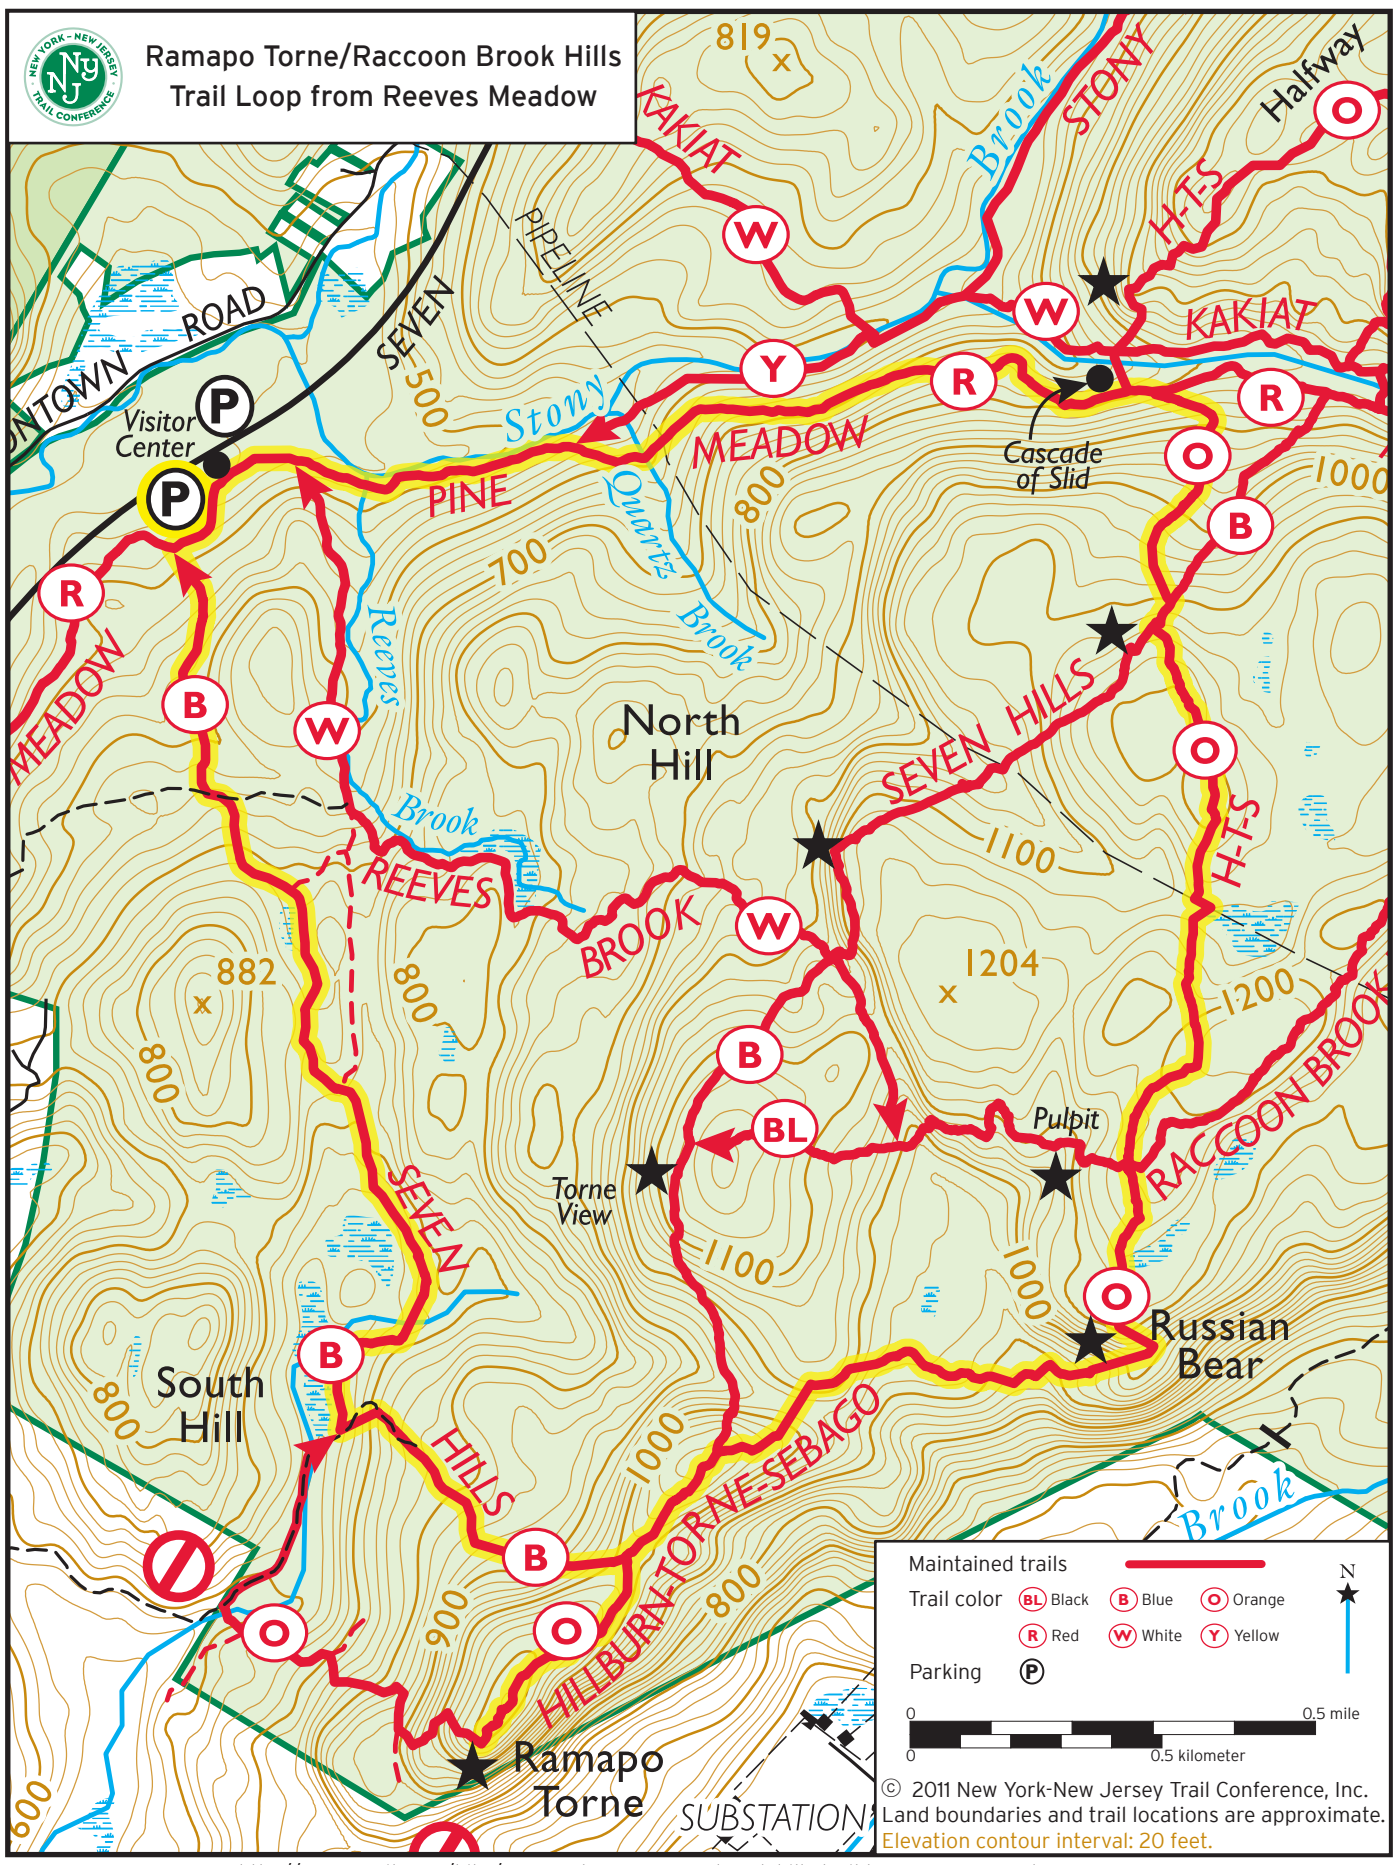

# Ramapo Torne/Raccoon Brook Hills Trail Loop from Reeves Meadow

Maintained trails

- Trail color **BL** Black **B** Blue **O** Orange
- R** Red **W** White **Y** Yellow

Parking **P**

© 2011 New York-New Jersey Trail Conference, Inc. Land boundaries and trail locations are approximate. Elevation contour interval: 20 feet.